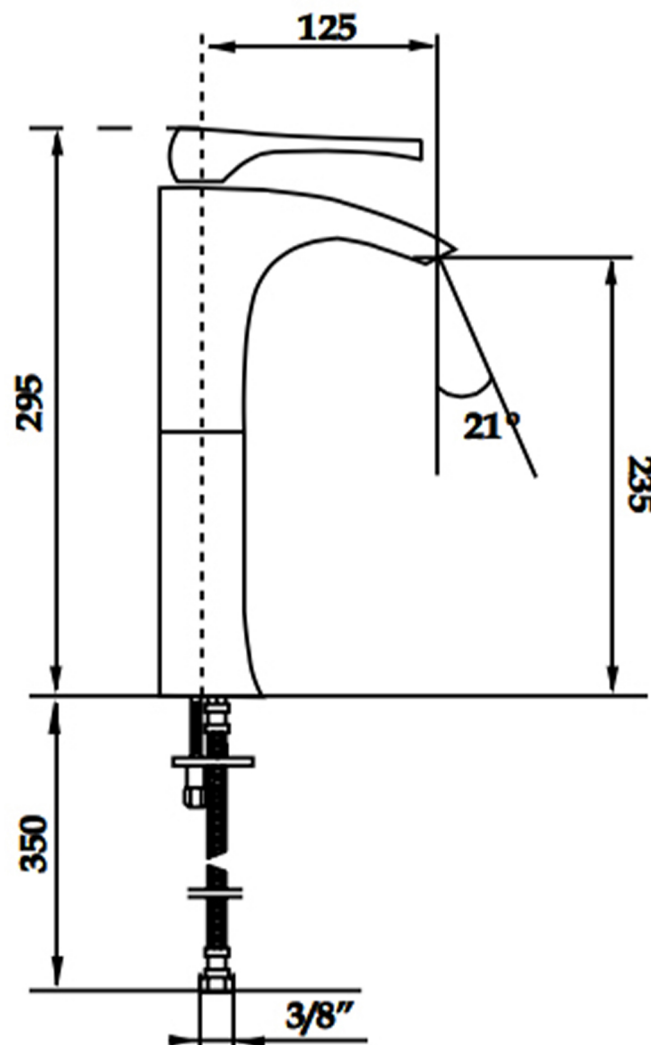

SKIP DIAMOND

Category: Bathroom Faucet

Material: Lead-Free Brass

Dimensions: 6.3"(L) x 1.7"(W) x 11.6"(H)

Description: Luxury bathroom faucet in polished chrome finish.

*Numbers are in millimeter